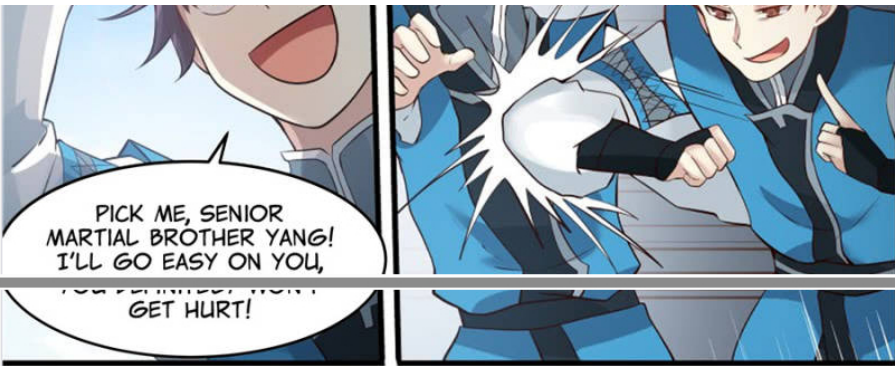

SOMETIMES, YOU MIGHT NOT EVEN BE ABLE TO LIVE HAND-TO-MOUTH. THERE ARE DAYS YOU MIGHT HAVE TO STARVE

WITHOUT ANYONE CARING IF YOU HAVE A ROOF OVER YOUR HEAD...

I'VE ALREADY BEEN DEMOTED TO A FLOOR SWEEPER. DO I REALLY HAVE TO GO THROUGH ANOTHER ONE?

THERE'S ONLY SO MANY YEARS IN A LIFETIME... I'VE PICKED THIS PATH MYSELF, SO I SHOULD STICK WITH IT. REAL MEN DON'T QUIT THINGS HALFWAY!

HEY, IF IT ISN'T YANG KAI?

VOTE

SEND GIFT

I'LL GIVE YOU A GOOD TIME, WE'LL BE DONE IN ONE PUNCH!

NORMAL DISCIPLE ZHOU DINGJUN, TEMPERED BODY PHASE FIVE!

DISCIPLE-ON-TRIAL YANG KAI, TEMPERED BODY PHASE THREE!

CORE DISCIPLE

ELITE DISCIPLE

ELITE DISCIPLES ARE THE CREAM OF THE CROP, WHEREAS THE CORE DISCIPLES WOULD BE THE EVENTUAL SUCCESSORS OF THE LINGXIAO SECT.

ZHOU DINGJUN SAID THAT HE'S A NORMAL DISCIPLE, THAT MEANS HE'S STILL NOT SEATED UNDER ANY MASTERS OF THE SECT YET.

LONG FIST? IT'S THE STRIKING TECHNIQUE THAT ALL LOW LEVEL LINGYAO SECTS HAD TO LEARN.

UNUSUAL, BUT IT'S ONLY USED TO TRAIN THE BODY. IT DOESN'T HAVE MUCH COMBAT PROWESS!