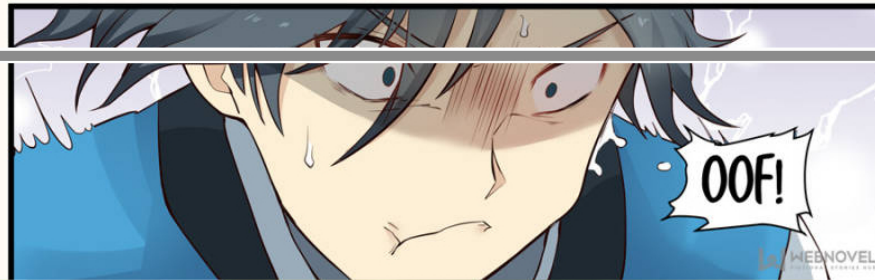

NORMAL DISCIPLE ZHOU DINGJUN, TEMPERED BODY PHASE FIVE!

DISCIPLE-ON-TRIAL YANG KAI, TEMPERED BODY PHASE THREE!

CORE DISCIPLE

ELITE DISCIPLE

ELITE DISCIPLES ARE THE CREAM OF THE CROP, WHEREAS THE CORE DISCIPLES WOULD BE THE EVENTUAL SUCCESSORS OF THE LINGXIAO SECT.

ZHOU DINGJUN SAID THAT HE'S A NORMAL DISCIPLE, THAT MEANS HE'S STILL NOT SEATED UNDER ANY MASTERS OF THE SECT YET.

LONG FIST? IT'S THE STRIKING TECHNIQUE THAT ALL LOW LEVEL LINGYAO SECTS HAD TO LEARN.

UNUSUAL, BUT IT'S ONLY USED TO TRAIN THE BODY. IT DOESN'T HAVE MUCH COMBAT PROWESS!