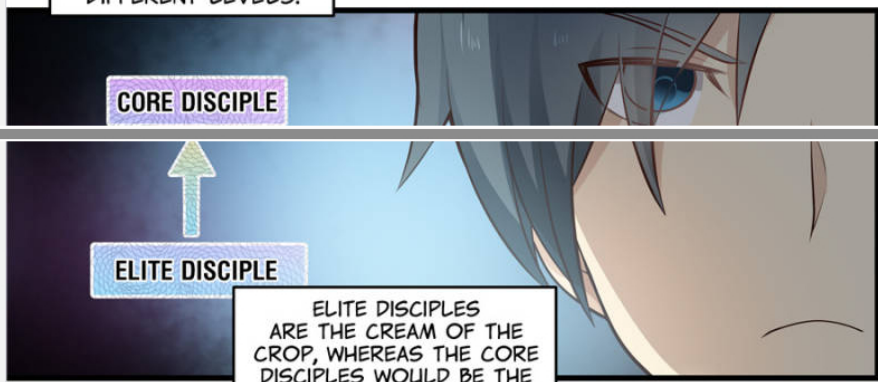

SOMETIMES, YOU MIGHT NOT EVEN BE ABLE TO LIVE HAND-TO-MOUTH. THERE ARE DAYS YOU MIGHT HAVE TO STARVE

WITHOUT ANYONE CARING IF YOU HAVE A ROOF OVER YOUR HEAD...

I'VE ALREADY BEEN DEMOTED TO A FLOOR SWEEPER. DO I REALLY HAVE TO GO THROUGH ANOTHER ONE?

THERE'S ONLY SO MANY YEARS IN A LIFETIME... I'VE PICKED THIS PATH MYSELF, SO I SHOULD STICK WITH IT. REAL MEN DON'T QUIT THINGS HALFWAY!

HEY, IF IT ISN'T YANG KAI?

VOTE

SEND GIFT

I'LL GIVE YOU A GOOD TIME, WE'LL BE DONE IN ONE PUNCH!

NORMAL DISCIPLE ZHOU DINGJUN, TEMPERED BODY PHASE FIVE!

DISCIPLE-ON-TRIAL YANG KAI, TEMPERED BODY PHASE THREE!

CORE DISCIPLE

ELITE DISCIPLE

ELITE DISCIPLES ARE THE CREAM OF THE CROP, WHEREAS THE CORE DISCIPLES WOULD BE THE EVENTUAL SUCCESSORS OF THE LINGXIAO SECT.

ZHOU DINGJUN SAID THAT HE'S A NORMAL DISCIPLE, THAT MEANS HE'S STILL NOT SEATED UNDER ANY MASTERS OF THE SECT YET.

LONG FIST? IT'S THE STRIKING TECHNIQUE THAT ALL LOW LEVEL LINGYAO SECTS HAD TO LEARN.

UNUSUAL, BUT IT'S ONLY USED TO TRAIN THE BODY. IT DOESN'T HAVE MUCH COMBAT PROWESS!