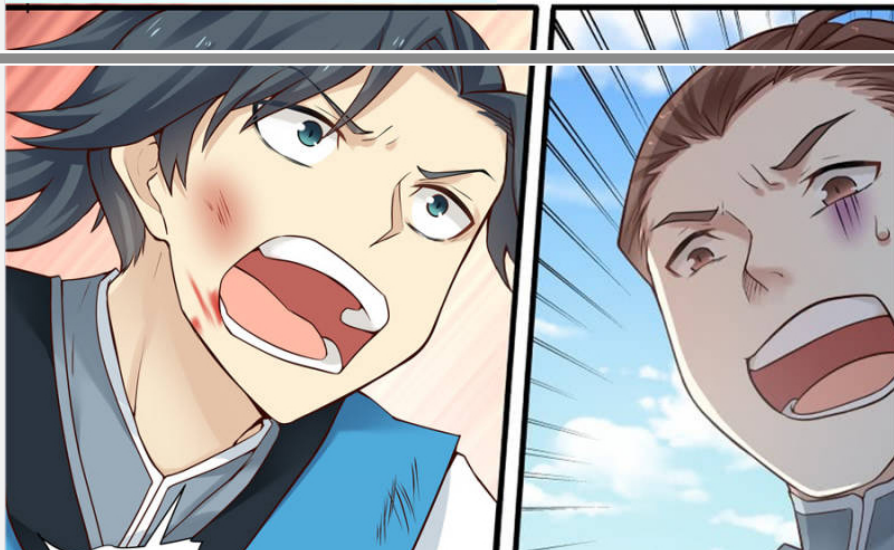

AGAIN!

THIS IS... WHIP KICK!

SO YOU CAN USE WHIP KICK IN THIS WAY AS WELL...

...AGAIN!

AGAIN!

...AGAIN!!

THIS YANG KAI'S PERSEVERANCE WAS THE ONLY THING HE WAS GOOD AT. HE WON'T REST UNTIL HE'S FULLY KNOCKED UNCONSCIOUS!

NEVER WOULD I HAVE EXPECTED TO BE FACING THIS KIND OF CRAZY OPPONENT IN THIS CHALLENGE...

DISCIPLE-ON-TRIAL  
YANG KAI FOUGHT  
NORMAL ZHOU DINGJUN.  
ZHOU DINGJUN WON.

WEBNOVEL

THE LINGXIAO SECT  
SHADOW DIVISION IS  
ONE OF THE SPECIAL  
ORGANIZATIONS IN  
THE SECT.