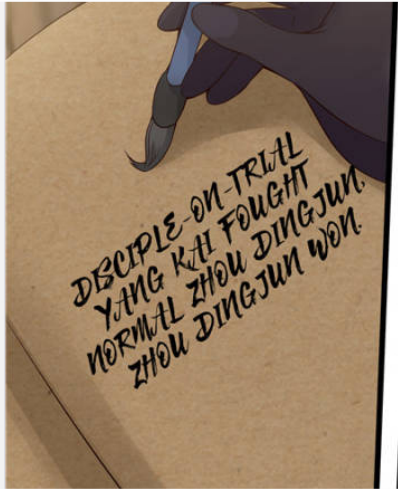

IF IT WASN'T FOR MY HIGHER LEVEL... I WOULD'VE DEFINITELY BEEN SENT FLYING!

SENIOR MARTIAL BROTHER YANG, 'T WAS A GOOD MATCH!

THIS GUY THOUGHT HE WON?

HAHA, COULD HE HAVE COME TO CHALLENGE WITHOUT EVEN KNOWING WHO THIS YANG KAI IS?

AGAIN!

THIS IS... WHIP KICK!

SO YOU CAN USE WHIP KICK IN THIS WAY AS WELL...

...AGAIN!

AGAIN!

...AGAIN!!

THIS YANG KAI'S PERSEVERANCE WAS THE ONLY THING HE WAS GOOD AT. HE WON'T REST UNTIL HE'S FULLY KNOCKED UNCONSCIOUS!

NEVER WOULD I HAVE EXPECTED TO BE FACING THIS KIND OF CRAZY OPPONENT IN THIS CHALLENGE...

DISCIPLE-ON-TRIAL  
YANG KAI FOUGHT  
NORMAL ZHOU DINGJUN.  
ZHOU DINGJUN WON.

WEBNOVEL

THE LINGXIAO SECT  
SHADOW DIVISION IS  
ONE OF THE SPECIAL  
ORGANIZATIONS IN  
THE SECT.