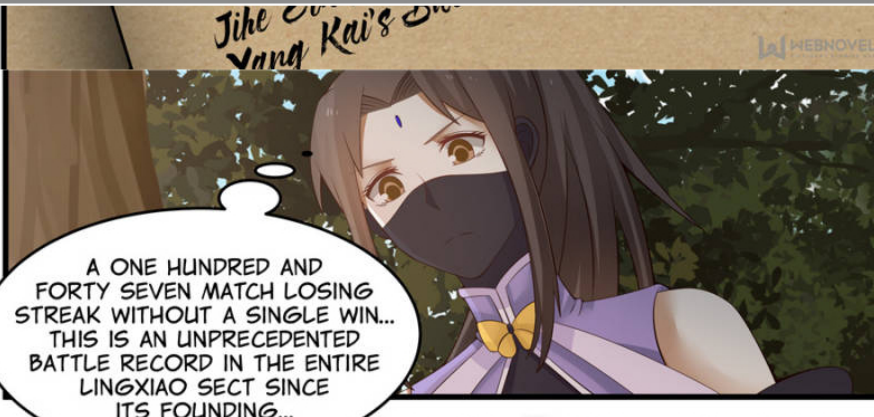

... Month No. 146
... Year 14 Month 5 Day
... Kai's Battle No. 147 - Loss!

TN: JIHE ERA MEANS RECORDED HARMONY ERA.

Jihe Era Year 14 Month 2 Day 6,
Yang Kai's Battle No. 144 - Loss!

Jihe Era Year 14 Month 3 Day 8,
Yang Kai's Battle No. 145 - Loss!

Jihe Era Year 14 Month 4 Day 7,
Yang Kai's Battle No. 146 - Loss!

Jihe Era Year 14 Month 5 Day 7,
Yang Kai's Battle No. 147 - Loss!

WENWEBNOVEL