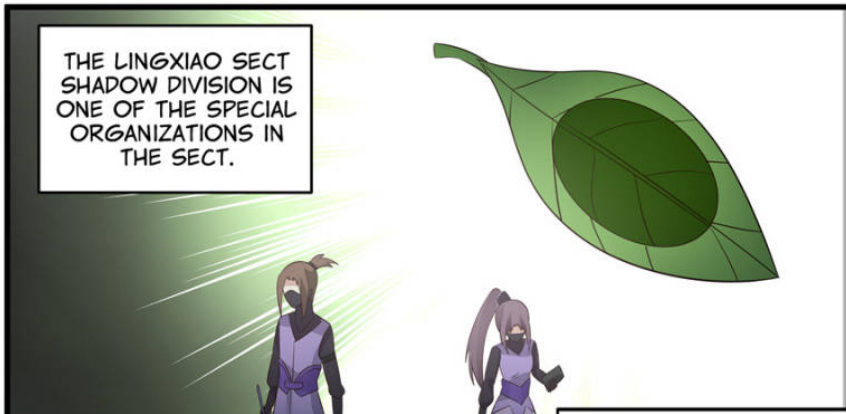

NEVER WOULD I HAVE EXPECTED TO BE FACING THIS KIND OF CRAZY OPPONENT IN THIS CHALLENGE...

DISCIPLE-ON-TRIAL  
YANG KAI FOUGHT  
NORMAL ZHOU DINGJUN.  
ZHOU DINGJUN WON.

WEBNOVEL

THE LINGXIAO SECT  
SHADOW DIVISION IS  
ONE OF THE SPECIAL  
ORGANIZATIONS IN  
THE SECT.