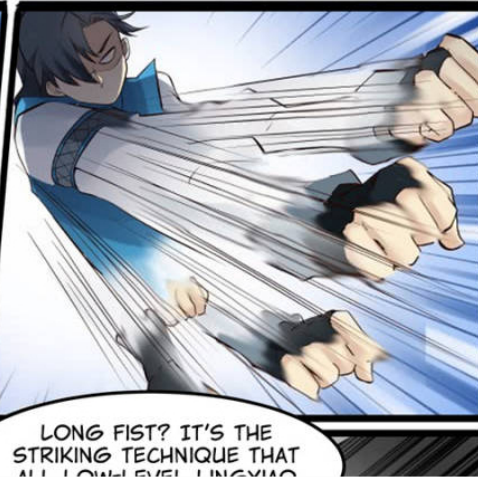

NORMAL DISCIPLE ZHOU DINGJUN, TEMPERED BODY PHASE FIVE!

DISCIPLE-ON-TRIAL YANG KAI, TEMPERED BODY PHASE THREE!

CORE DISCIPLE

ELITE DISCIPLE

ELITE DISCIPLES ARE THE CREAM OF THE CROP, WHEREAS THE CORE DISCIPLES WOULD BE THE EVENTUAL SUCCESSORS OF THE LINGXIAO SECT.

ZHOU DINGJUN SAID THAT HE'S A NORMAL DISCIPLE, THAT MEANS HE'S STILL NOT SEATED UNDER ANY MASTERS OF THE SECT YET.

LONG FIST? IT'S THE STRIKING TECHNIQUE THAT ALL LOW LEVEL LINGYAO SECTS HAD TO LEARN.

UNUSUAL, BUT IT'S ONLY USED TO TRAIN THE BODY. IT DOESN'T HAVE MUCH COMBAT PROWESS!