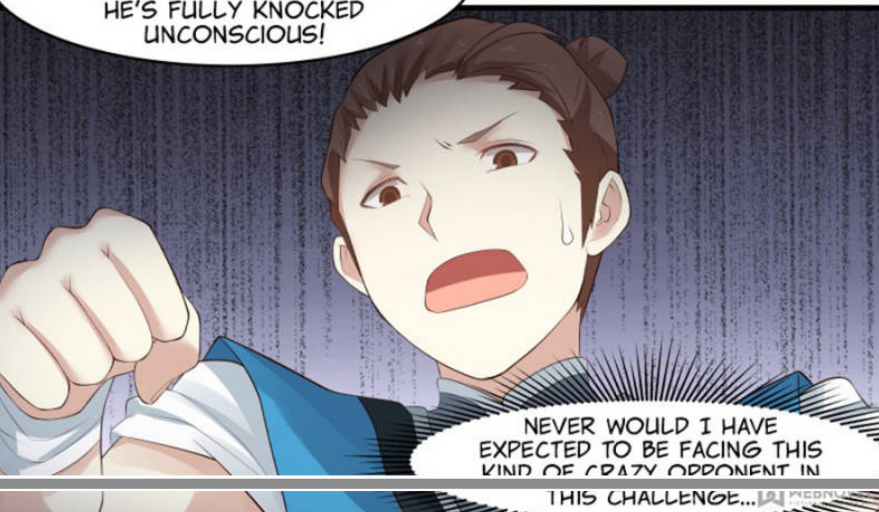

AGAIN!

THIS IS... WHIP KICK!

SO YOU CAN USE WHIP KICK IN THIS WAY AS WELL...

...AGAIN!

AGAIN!

...AGAIN!!

THIS YANG KAI'S PERSEVERANCE WAS THE ONLY THING HE WAS GOOD AT. HE WON'T REST UNTIL HE'S FULLY KNOCKED UNCONSCIOUS!

NEVER WOULD I HAVE EXPECTED TO BE FACING THIS KIND OF CRAZY OPPONENT IN THIS CHALLENGE...

DISCIPLE-ON-TRIAL  
YANG KAI FOUGHT  
NORMAL ZHOU DINGJUN.  
ZHOU DINGJUN WON.

WEBNOVEL

THE LINGXIAO SECT  
SHADOW DIVISION IS  
ONE OF THE SPECIAL  
ORGANIZATIONS IN  
THE SECT.