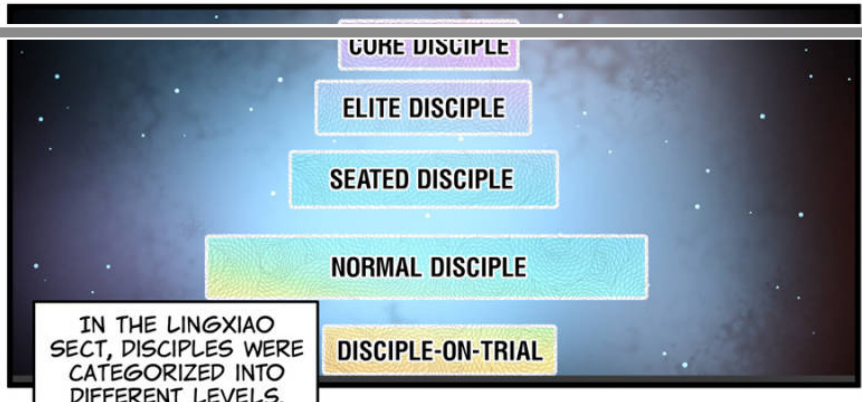

NORMAL DISCIPLE ZHOU DINGJUN, TEMPERED BODY PHASE FIVE!

DISCIPLE-ON-TRIAL YANG KAI, TEMPERED BODY PHASE THREE!

CORE DISCIPLE

ELITE DISCIPLE

ELITE DISCIPLES ARE THE CREAM OF THE CROP, WHEREAS THE CORE DISCIPLES WOULD BE THE EVENTUAL SUCCESSORS OF THE LINGXIAO SECT.

ZHOU DINGJUN SAID THAT HE'S A NORMAL DISCIPLE, THAT MEANS HE'S STILL NOT SEATED UNDER ANY MASTERS OF THE SECT YET.

LONG FIST? IT'S THE STRIKING TECHNIQUE THAT ALL LOW LEVEL LINGYAO SECTS HAD TO LEARN.

UNUSUAL, BUT IT'S ONLY USED TO TRAIN THE BODY. IT DOESN'T HAVE MUCH COMBAT PROWESS!