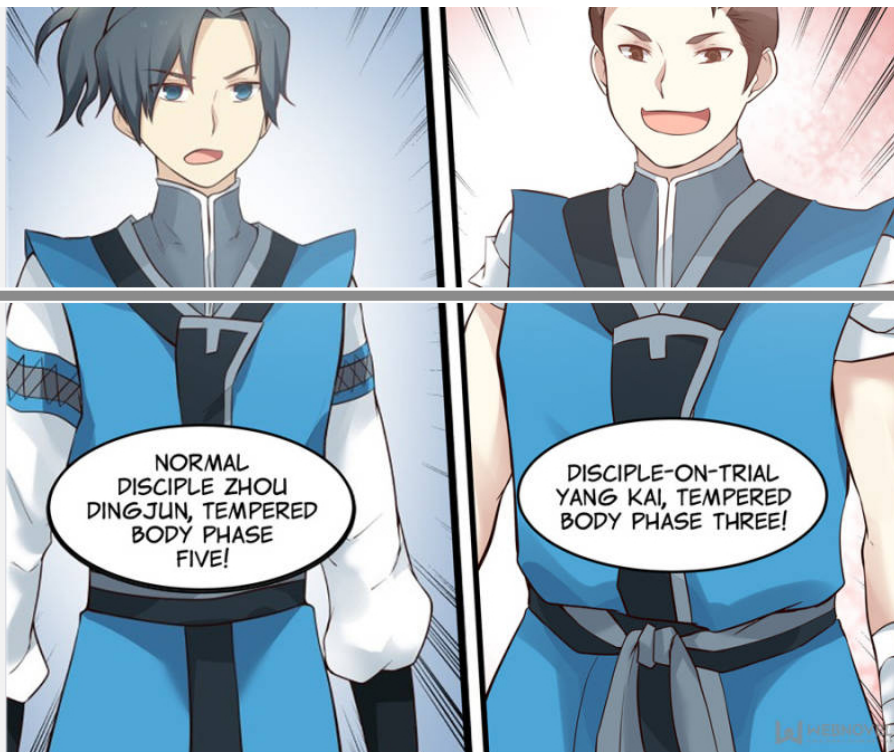

NORMAL DISCIPLE ZHOU DINGJUN, TEMPERED BODY PHASE FIVE!

DISCIPLE-ON-TRIAL YANG KAI, TEMPERED BODY PHASE THREE!

CORE DISCIPLE

ELITE DISCIPLE

ELITE DISCIPLES ARE THE CREAM OF THE CROP, WHEREAS THE CORE DISCIPLES WOULD BE THE EVENTUAL SUCCESSORS OF THE LINGXIAO SECT.

ZHOU DINGJUN SAID THAT HE'S A NORMAL DISCIPLE, THAT MEANS HE'S STILL NOT SEATED UNDER ANY MASTERS OF THE SECT YET.

LONG FIST? IT'S THE STRIKING TECHNIQUE THAT ALL LOW LEVEL LINGYAO SECTS HAD TO LEARN.

UNUSUAL, BUT IT'S ONLY USED TO TRAIN THE BODY. IT DOESN'T HAVE MUCH COMBAT PROWESS!